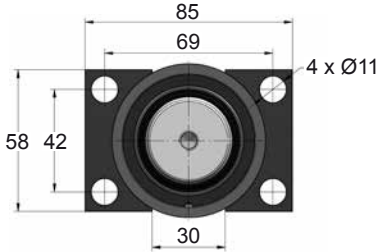

KZ 1500 MOUNTS

Compact Height

C05-063