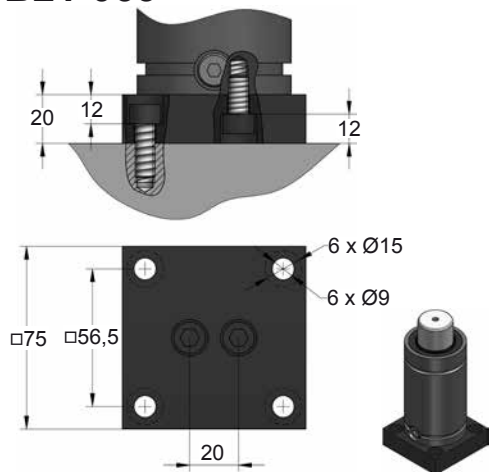

KZ 1500 MOUNTS

Compact Height

**AZOL
GAS**

B21-063