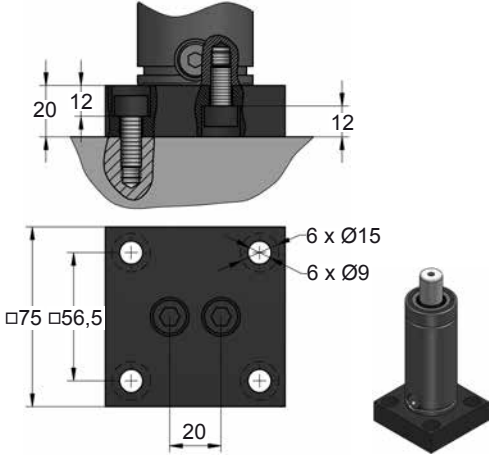

FD 750 V1 MOUNTS

Low Profile

B21-050