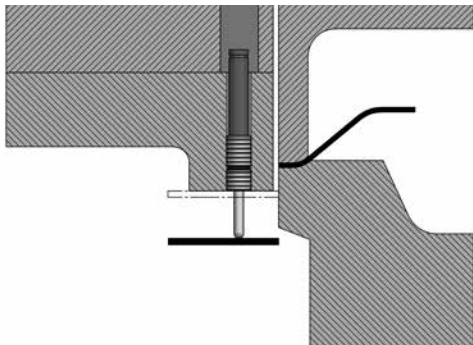

MOUNTING EXAMPLE

SEAL

KIT S-XXXXXXX

CARTRIDGE

KIT C-XXXXXXX