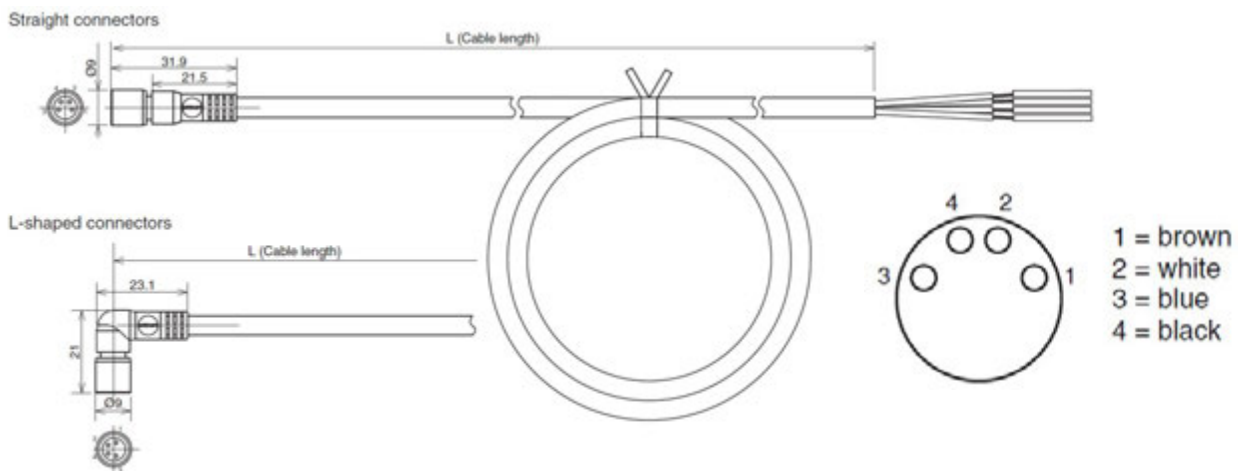

CA.14 OM.XS3F

SENSORS

. M8 Screw-on cable connectors 3 - wires

. Kabeldose gerade mit M8 Stecker, 3-polig

Article no.	Type	Size	Features	Cable length
OM.XS3F.M83S5M	Straight connector	M8	3 - wires	5 m
OM.XS3F.M83A5M	L - shaped connectors			

. M8 Screw-on cable connectors 4 - wires

. Kabeldose gerade mit M8 Stecker, 4-polig

Article no.	Type	Size	Features	Cable length
OM.XS3F.M84S5M	Straight connector	M8	4 - wires	5 m
OM.XS3F.M84A5M	L - shaped connectors			