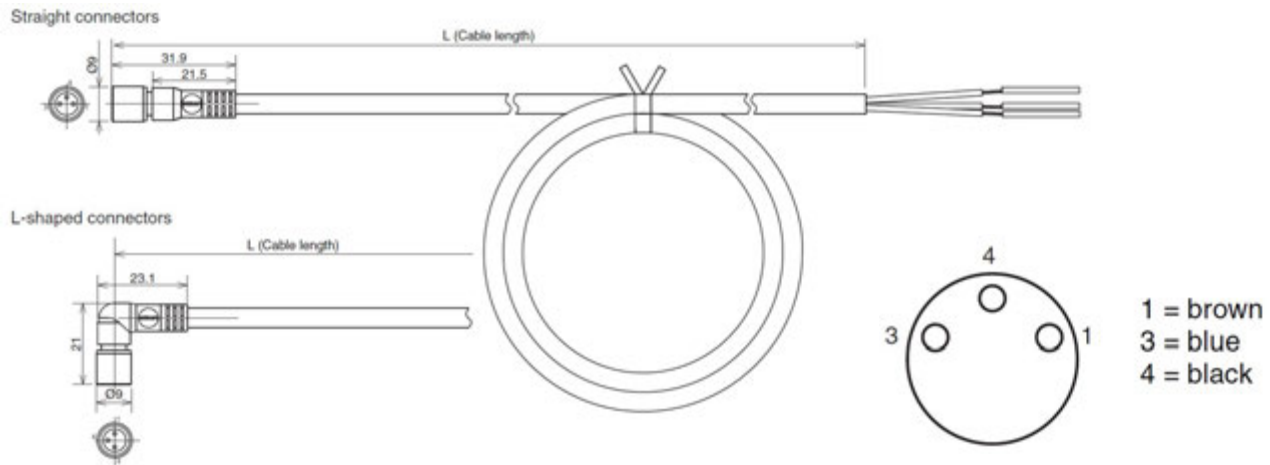

CA.14 OM.XS3F

SENSORS

. M8 Screw-on cable connectors 3 - wires

. Kabeldose gerade mit M8 Stecker, 3-polig

Article no.	Type	Size	Features	Cable length
OM.XS3F.M83S5M	Straight connector	M8	3 - wires	5 m
OM.XS3F.M83A5M	L - shaped connectors			

. M8 Screw-on cable connectors 4 - wires

. Kabeldose gerade mit M8 Stecker, 4-polig

Article no.	Type	Size	Features	Cable length
OM.XS3F.M84S5M	Straight connector	M8	4 - wires	5 m
OM.XS3F.M84A5M	L - shaped connectors			