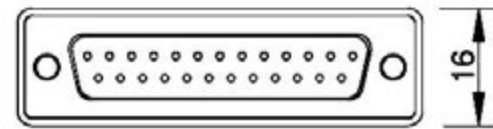

CA.19.03

. Connector 25 pin

. Steckverbinder 25 pin

Article no.		Weight
CA.19.03.001	25 pin M	10 g

PAX

Article no.		Weight
PAX.1501252	M8 3P M	15g