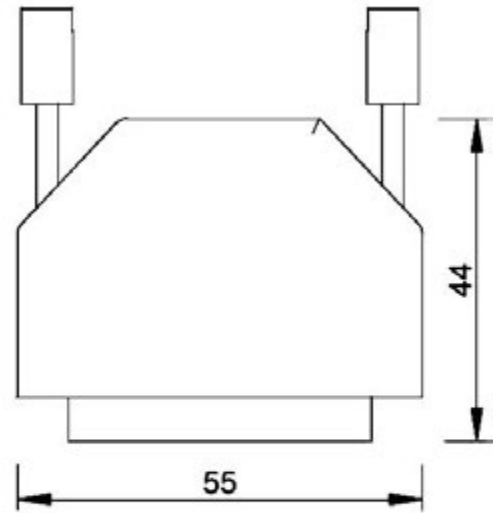

CA.19.03

. Connector 25 pin

. Steckverbinder 25 pin

Article no.		Weight
CA.19.03.001	25 pin M	10 g

PAX

Article no.		Weight
PAX.1501252	M8 3P M	15g