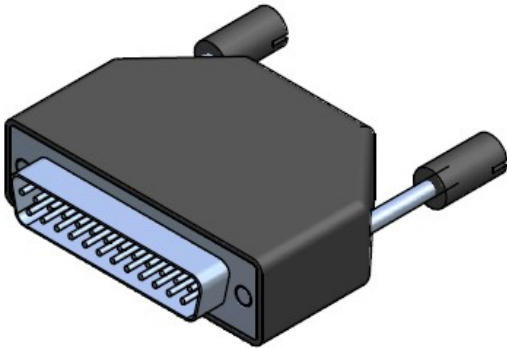

CA.19.03

. Connector 25 pin

. Steckverbinder 25 pin

Article no.		Weight
CA.19.03.001	25 pin M	10 g

PAX

Article no.		Weight
PAX.1501252	M8 3P M	15g