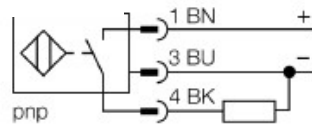

CA.14 GRZ

SENSORS

. Sensor

. Sensor

Article no.	Sensor with cable	Weight
GRZ.20.SC.PNP	INDUCTIVE SENSOR PNP normally Open M8 plug connector	4 g
GRZ.20.SC.NPN	INDUCTIVE SENSOR NPN normally Close M8 plug connector	