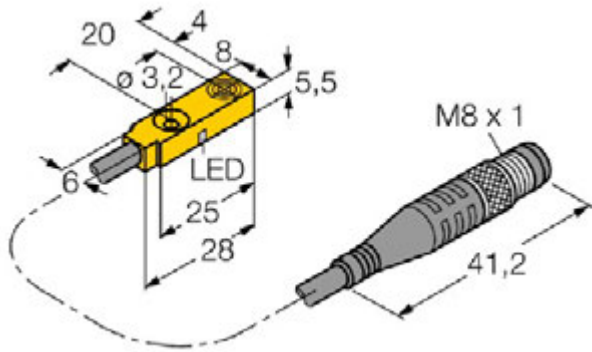

CA.14 GRZ

SENSORS

. Sensor

. Sensor

Article no.	Sensor with cable	Weight
GRZ.20.SC.PNP	INDUCTIVE SENSOR PNP normally Open M8 plug connector	4 g
GRZ.20.SC.NPN	INDUCTIVE SENSOR NPN normally Close M8 plug connector	