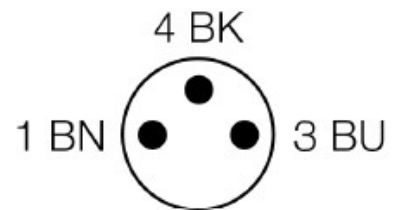

CA.14 GRZ

SENSORS

. Sensor

. Sensor

Article no.	Sensor with cable	Weight
GRZ.20.SC.PNP	INDUCTIVE SENSOR PNP normally Open M8 plug connector	4 g
GRZ.20.SC.NPN	INDUCTIVE SENSOR NPN normally Close M8 plug connector	