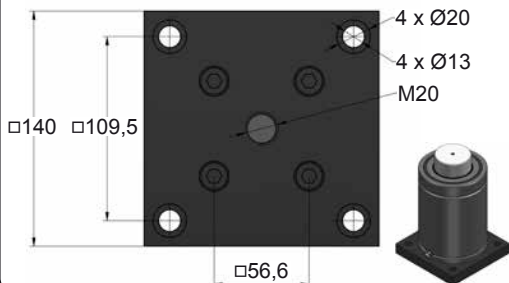

CW 6600 MOUNTS

Compact Height

AZOL
GAS

B36-120