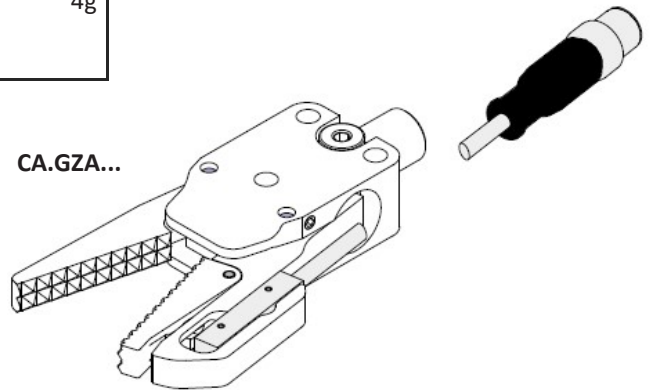

CA.14 MMD

. Sensor

. Sensor

Article no.	Sensor with cable	Weight
MMD.IL5AP3AVF80	INDUCTIVE SENSOR PNP normally Open M8 plug connector	4g
MMD.IL5AN3AVF80		

Application example / Anwendungsbeispiel

. Ultrasonic sensor

. Ultraschallsensoren

Article no.	Output	Sensor Type	Sensing distance	Connector method	
MMD.UK6AHN0EUL	NPN	Ultrasonic sensor	40 mm	Connector type M12 4pin	65 g
MMD.UK6AHP0EUL	PNP				