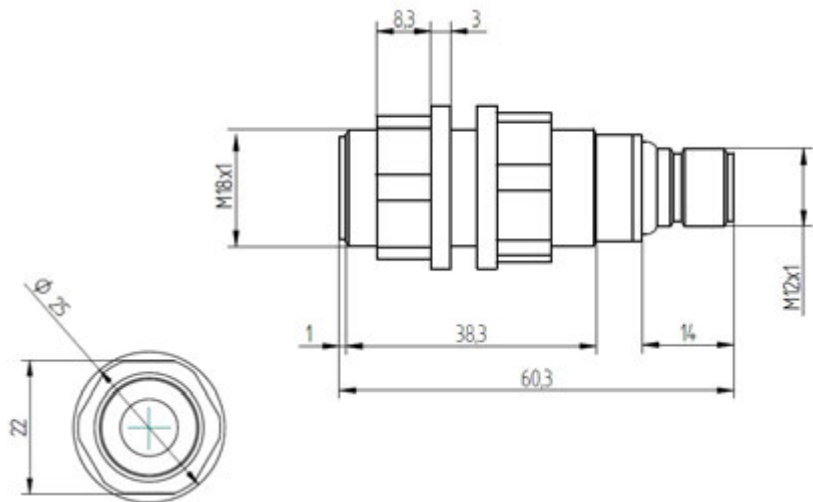

CA.14 MMD

. Sensor

. Sensor

Article no.	Sensor with cable	Weight
MMD.IL5AP3AVF80	INDUCTIVE SENSOR PNP normally Open M8 plug connector	4g
MMD.IL5AN3AVF80		

Application example / Anwendungsbeispiel

. Ultrasonic sensor

. Ultraschallsensoren

Article no.	Output	Sensor Type	Sensing distance	Connector method	
MMD.UK6AHN0EUL	NPN	Ultrasonic sensor	40 mm	Connector type M12 4pin	65 g
MMD.UK6AHP0EUL	PNP				