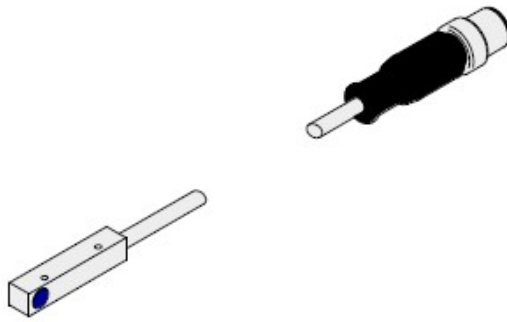

CA.14 MMD

. Sensor

. Sensor

Article no.	Sensor with cable	Weight
MMD.IL5AP3AVF80	INDUCTIVE SENSOR PNP normally Open M8 plug connector	4g
MMD.IL5AN3AVF80		

Application example / Anwendungsbeispiel

. Ultrasonic sensor

. Ultraschallsensoren

Article no.	Output	Sensor Type	Sensing distance	Connector method	
MMD.UK6AHN0EUL	NPN	Ultrasonic sensor	40 mm	Connector type M12 4pin	65 g
MMD.UK6AHP0EUL	PNP				